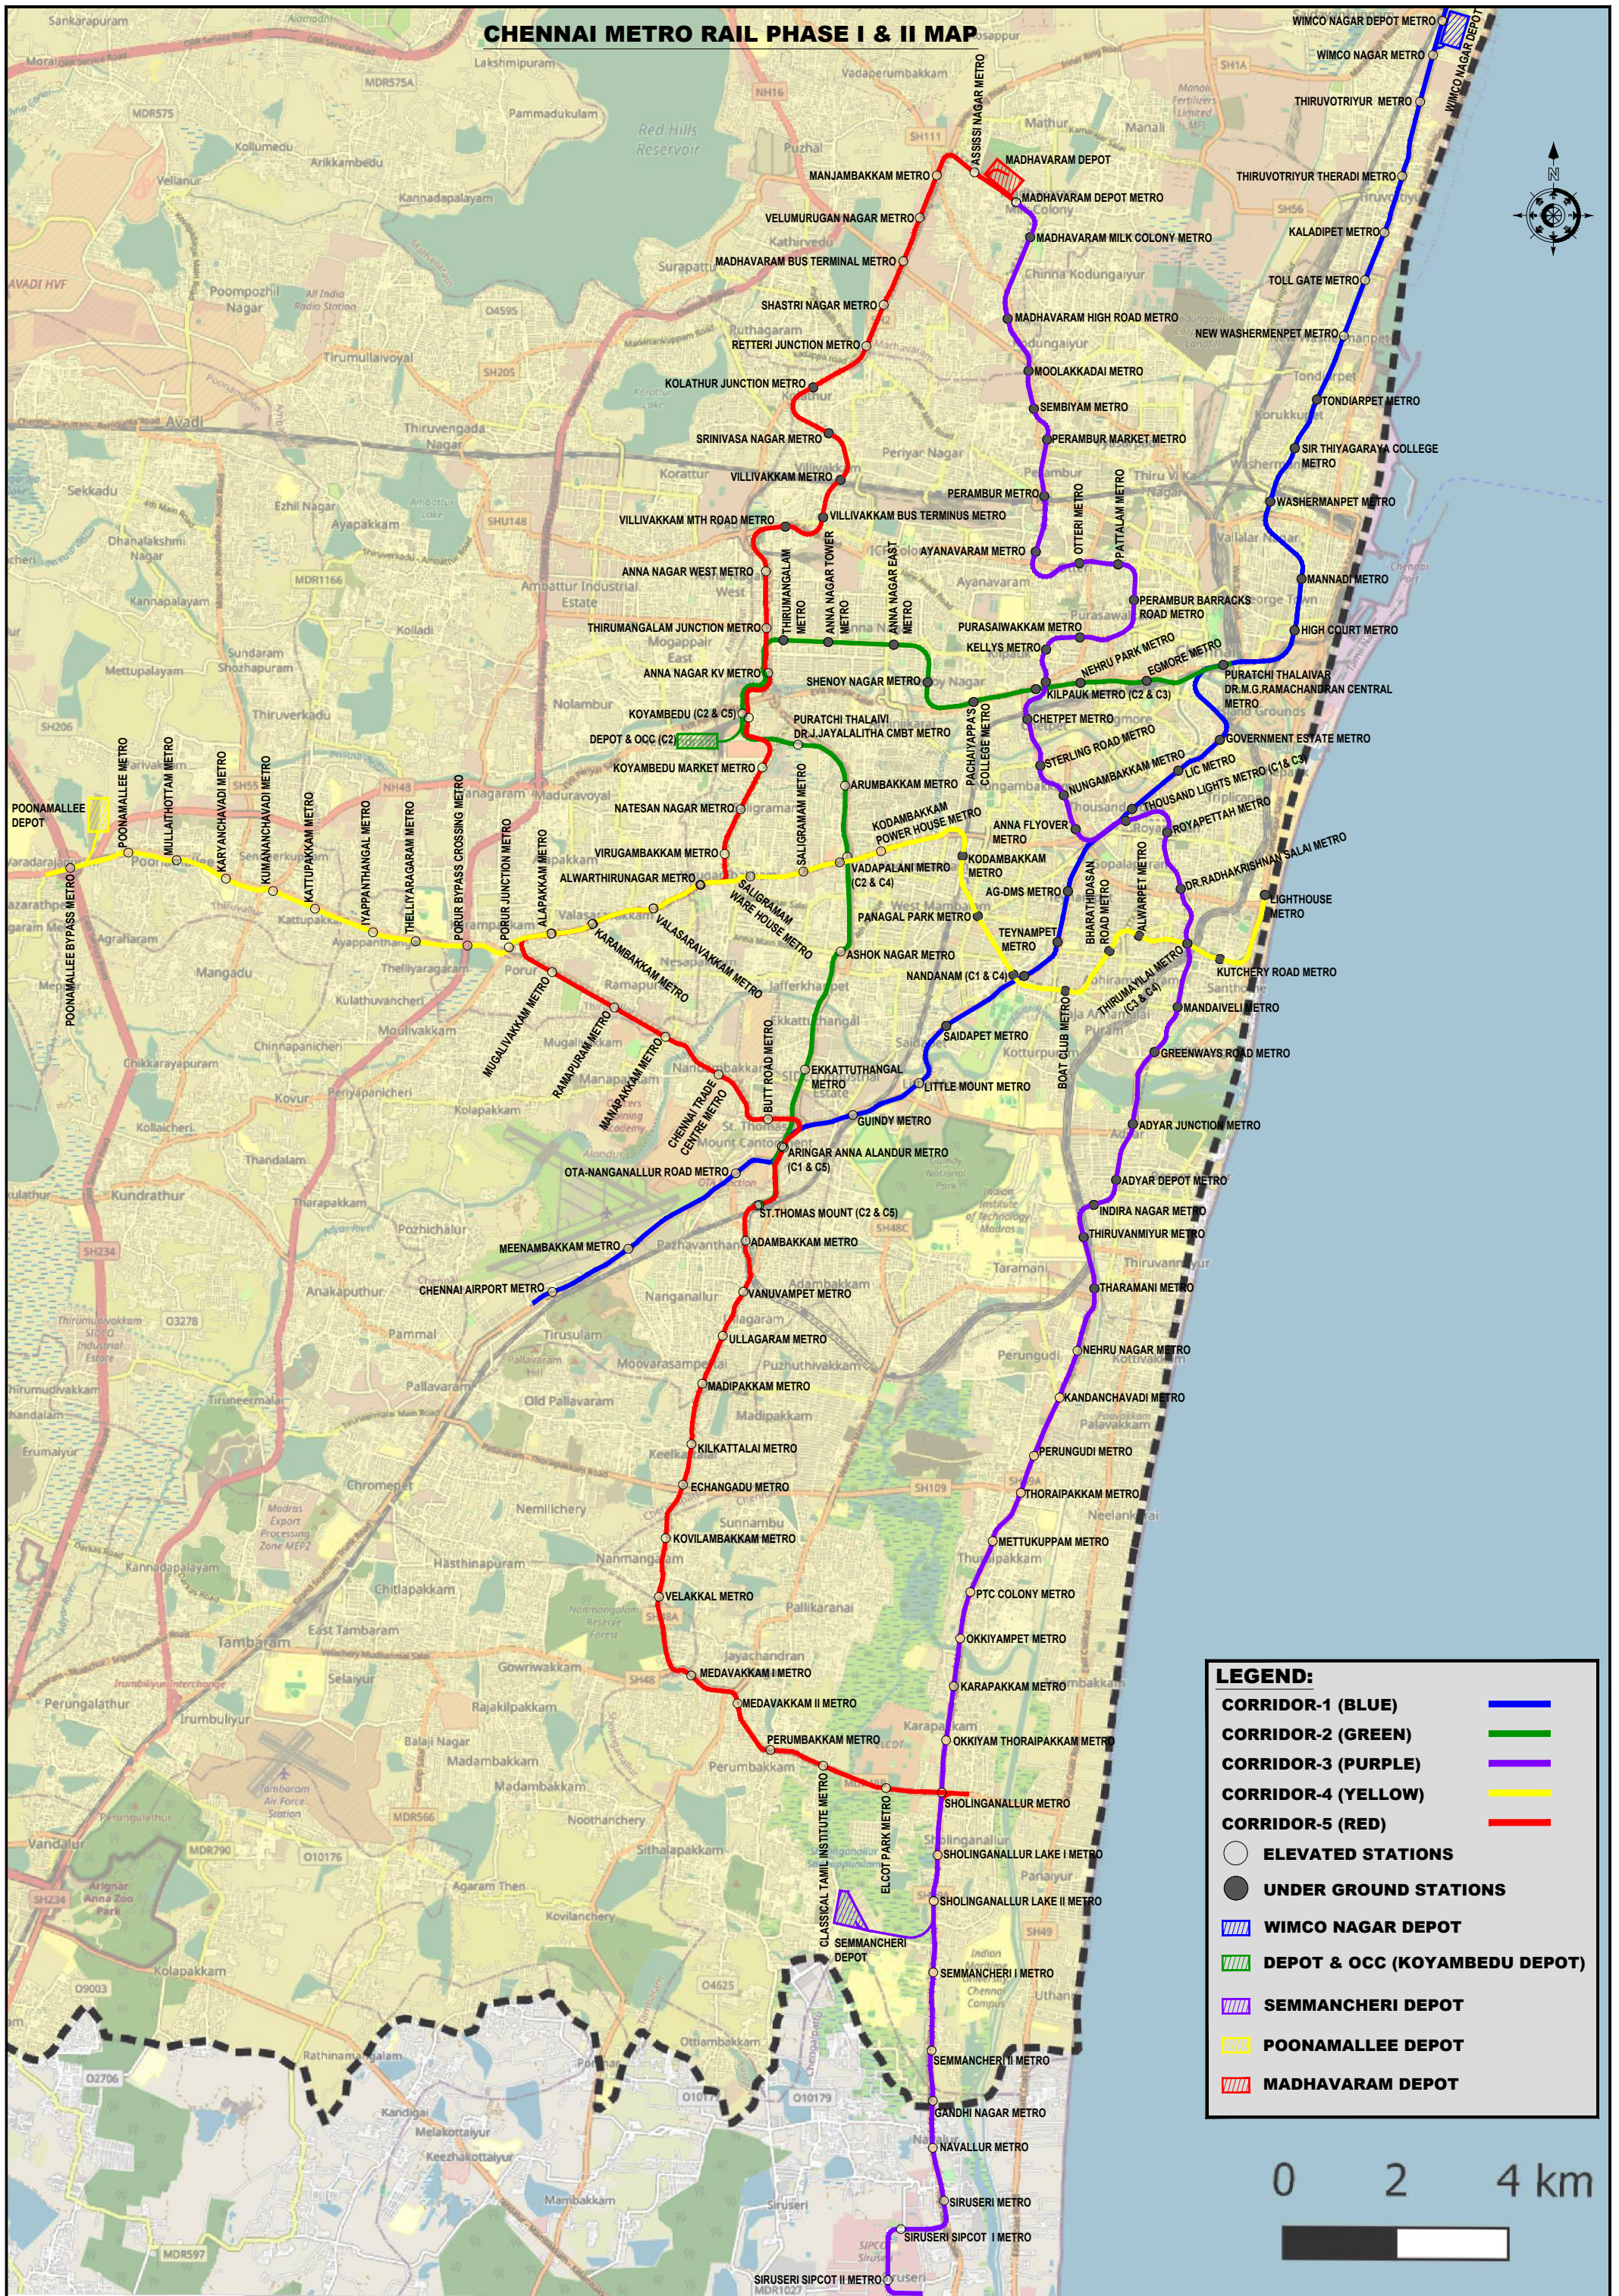

# CHENNAI METRO RAIL PHASE I & II MAP

**LEGEND:**

- █ **CORRIDOR-1 (BLUE)**
- █ **CORRIDOR-2 (GREEN)**
- █ **CORRIDOR-3 (PURPLE)**
- █ **CORRIDOR-4 (YELLOW)**
- █ **CORRIDOR-5 (RED)**
- **ELEVATED STATIONS**
- **UNDER GROUND STATIONS**
- WIMCO NAGAR DEPOT**
- DEPOT & OCC (KOYAMBEDU DEPOT)**
- SEMMANCHERI DEPOT**
- POONAMALLEE DEPOT**
- MADHAVARAM DEPOT**